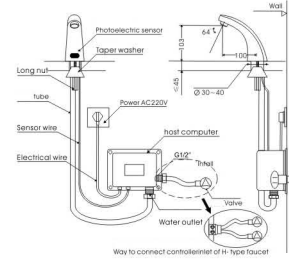

Email: idromagic@bigpond.com.au

Automatic Sensor Faucet

C731A/B C731AH/BH

Chromium plating brass, simple & elegant
Sensor Range: 7-30cm

C989A/B C989AH/BH

Chromium plating brass, Sensor Range:7-30cm

C751A/B C751AH/BH

Chromium plating brass, refined & elegant, Sensor
Range: 7-30cm

C959A/B C959AH/BH

Chromium plating brass, Fashion design with
elegant style, Sensor Range: 7-30cm

C969A/B C969AH/BH

Chromium plating brass, fashion design with
elegant style, Sensor Range: 7-30cm