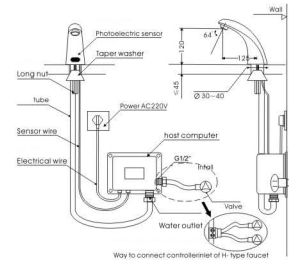

Email: idromagic@bigpond.com.au

Automatic Sensor Faucet

C731A/B C731AH/BH

Chromium plating brass, simple & elegant
Sensor Range: 7-30cm

C989A/B C989AH/BH

Chromium plating brass, Sensor Range:7-30cm

C751A/B C751AH/BH

Chromium plating brass, refined & elegant, Sensor
Range: 7-30cm

C959A/B C959AH/BH

Chromium plating brass, Fashion design with
elegant style, Sensor Range: 7-30cm

C969A/B C969AH/BH

Chromium plating brass, fashion design with
elegant style, Sensor Range: 7-30cm