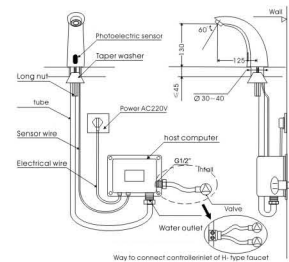

Email: idromagic@bigpond.com.au

Automatic Sensor Faucet

C731A/B C731AH/BH

Chromium plating brass, simple & elegant
Sensor Range: 7-30cm

C989A/B C989AH/BH

Chromium plating brass, Sensor Range:7-30cm

C751A/B C751AH/BH

Chromium plating brass, refined & elegant, Sensor
Range: 7-30cm

C959A/B C959AH/BH

Chromium plating brass, Fashion design with
elegant style, Sensor Range: 7-30cm

C969A/B C969AH/BH

Chromium plating brass, fashion design with
elegant style, Sensor Range: 7-30cm