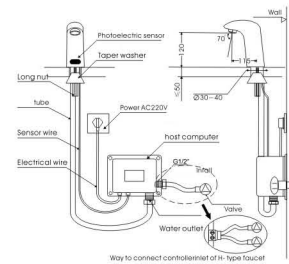

Email: idromagic@bigpond.com.au

Automatic Sensor Faucet

C731A/B C731AH/BH

Chromium plating brass, simple & elegant
Sensor Range: 7-30cm

C989A/B C989AH/BH

Chromium plating brass, Sensor Range:7-30cm

C751A/B C751AH/BH

Chromium plating brass, refined & elegant, Sensor
Range: 7-30cm

C959A/B C959AH/BH

Chromium plating brass, Fashion design with
elegant style, Sensor Range: 7-30cm

C969A/B C969AH/BH

Chromium plating brass, fashion design with
elegant style, Sensor Range: 7-30cm