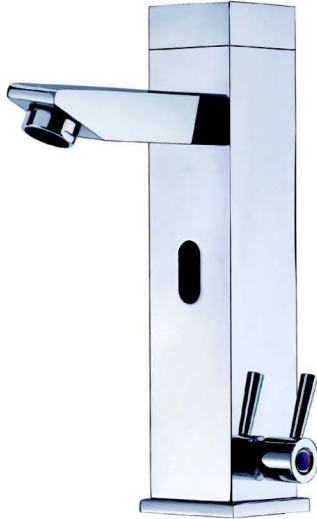

For further information about this product please contact:

IDROMAGIC (AUST.) PTY LTD

ABN 69 075 207 760

Tel:(03)9795 1397 Fax:(03)9795 0697

Address: 17 Murray Rd. Dandenong North Victoria 3175

Email: idromagic@optusnet.com.au

Email: idromagic@bigpond.com.au

Automatic Sensor Faucet