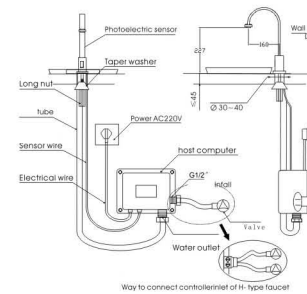

**C721B**

Automatic sensor faucet adapter, easy to install, coating finish, recognize background intelligently, adjust sensor range automatically.

**C769AX/BY (round shape)**

Wall mounted all-in-one sensor faucet with chromium plating brass faucet body, chromium finish zinc alloy panel, adjust sensor range automatically.

**C779A/B**

Chromium plating brass, all-in-one design, cute & simple, adjust sensor range automatically.

Chromium plating brass, elegant design and high water level, 360° revolving, sensor range: 7-30cm