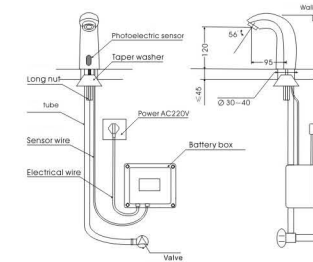

## Specifications

Model	Alteating carent	Dry battery type
Water Inlet diameter	G1/2"	G1/2"
Water pressure range	0.05 ~ 0.8MPa	0.05 ~ 0.8MPa
Voltage	AC220V	DC6V
Electricity consumption	Stand-by≤3W    Action≤5W	Stand-by≤0.5mW    Action≤1.2W(0.3s)
Environment temperature	1~55°C	1~55°C

**C721B**

Automatic sensor faucet adapter, easy to install, coating finish, recognize background intelligently, adjust sensor range automatically.

**C769AX/BY (round shape)**

Wall mounted all-in-one sensor faucet with chromium plating brass faucet body, chromium finish zinc alloy panel, adjust sensor range automatically.

**C779A/B**

Chromium plating brass, all-in-one design, cute & simple, adjust sensor range automatically.

Chromium plating brass, elegant design and high water level, 360° revolving, sensor range: 7-30cm