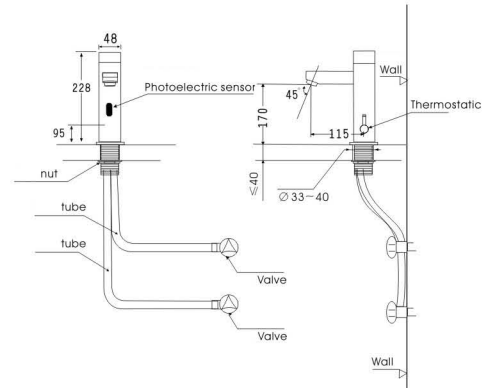

C759Bh

Chromium plating with brass, all-in-one sensor faucet and water temperature-adjustable with the thermostat on faucet body, and adjust the sensor range automatically.