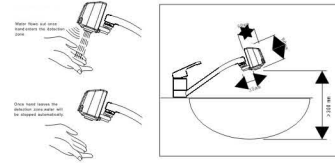

C721B

Automatic sensor faucet adapter, easy to install, coating finish, recognize background intelligently, adjust sensor range automatically.