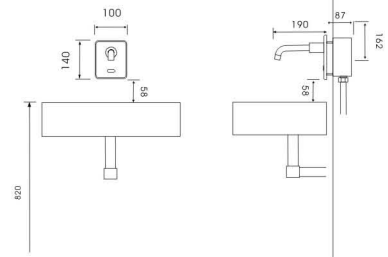

C769AX/BY (round shape)

Wall mounted all-in-one sensor faucet with chromium plating brass faucet body, chromium finish zinc alloy panel, adjust sensor range automatically.