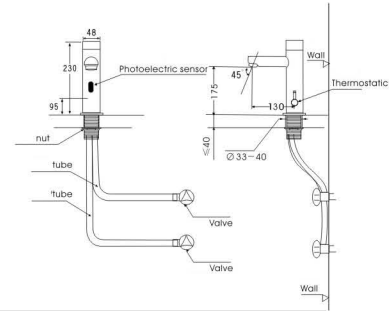

Email: idromagic@bigpond.com.au

**Automatic Sensor Faucet**

**C739B**

Chromium plating with brass, all-in-one sensor faucet and adjust the sensor range automatically.

**C729Bh**

Chromium plating with brass, all-in-one sensor faucet and water temperature-adjustable with the thermostat on faucet body, and adjust the sensor range automatically.

**C761A/B C761AH/BH**

Chromium plating brass, compact and economic type, Sensor Range: 7-30cm

**C781A/B C781AH/BH**

Chromium plating brass, simple & fashion, Sensor Range: 7-30cm

**C769A C769B**

All-in-one design, chromium plating brass, and adjust the sensor range automatically