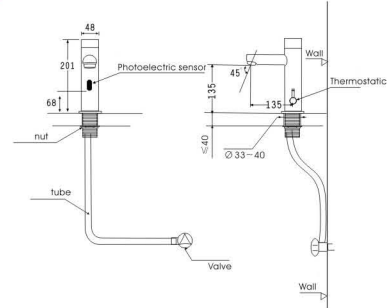

Email: idromagic@bigpond.com.au

**Automatic Sensor Faucet**

**C739B**

Chromium plating with brass, all-in-one sensor faucet and adjust the sensor range automatically.

**C729Bh**

Chromium plating with brass, all-in-one sensor faucet and water temperature-adjustable with the thermostat on faucet body, and adjust the sensor range automatically.

**C761A/B C761AH/BH**

Chromium plating brass, compact and economic type, Sensor Range: 7-30cm

**C781A/B C781AH/BH**

Chromium plating brass, simple & fashion, Sensor Range: 7-30cm

**C769A C769B**

All-in-one design, chromium plating brass, and adjust the sensor range automatically