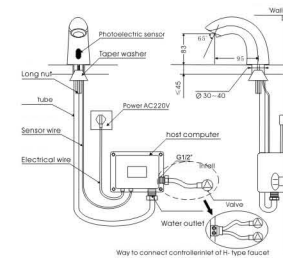

Email: idromagic@bigpond.com.au

**Automatic Sensor Faucet**

**C739B**

Chromium plating with brass, all-in-one sensor faucet and adjust the sensor range automatically.

**C729Bh**

Chromium plating with brass, all-in-one sensor faucet and water temperature-adjustable with the thermostat on faucet body, and adjust the sensor range automatically.

**C761A/B C761AH/BH**

Chromium plating brass, compact and economic type, Sensor Range: 7-30cm

**C781A/B C781AH/BH**

Chromium plating brass, simple & fashion, Sensor Range: 7-30cm

**C769A C769B**

All-in-one design, chromium plating brass, and adjust the sensor range automatically