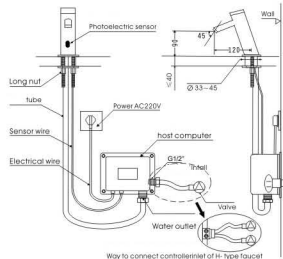

Email: idromagic@bigpond.com.au

**Automatic Sensor Faucet**

**C739B**

Chromium plating with brass, all-in-one sensor faucet and adjust the sensor range automatically.

**C729Bh**

Chromium plating with brass, all-in-one sensor faucet and water temperature-adjustable with the thermostat on faucet body, and adjust the sensor range automatically.

**C761A/B C761AH/BH**

Chromium plating brass, compact and economic type, Sensor Range: 7-30cm

**C781A/B C781AH/BH**

Chromium plating brass, simple & fashion, Sensor Range: 7-30cm

**C769A C769B**

All-in-one design, chromium plating brass, and adjust the sensor range automatically