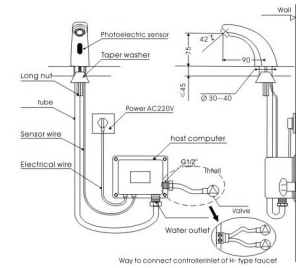

**C711A/B C711AH/BH**

Chromium plating brass, Super taps with supreme elegance, Sensor Range: 7-30cm

**C701A/B C701AH/BH**

Chromium plating brass, fixed by double pole with three hole, steady and elegance, Sensor Range: 7-30cm

**C921A/B C921AH/BH**

Chromium plating zinc alloy and ABS units, compact and exquisite, popularization type, Sensor Range: 7-20cm

**C901A/B C901AH/BH**

Chromium plating brass, fluent & beautiful appearance,  
fashionable classical Sensor, Range:7-25cm

**C789A/B C789AH/BH**

Chromium plating brass, elegance & luxury, sensor range:  
7-30cm

**C939A/B C939AH/BH**

Chromium plating brass, compact and economic  
type, Sensor Range:7-25cm

**C931A/B C931AH/BH**