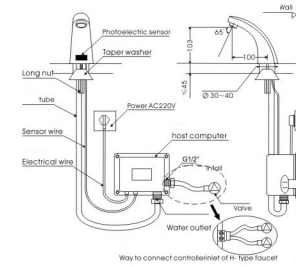

**C921A/B C921AH/BH**

Chromium plating zinc alloy and ABS units, compact and exquisite, popularization type, Sensor Range: 7-20cm

**C901A/B C901AH/BH**

Chromium plating brass, fluent & beautiful appearance,  
fashionable classical Sensor, Range:7-25cm

**C789A/B C789AH/BH**

Chromium plating brass, elegance & luxury, sensor range:  
7-30cm

**C939A/B C939AH/BH**

Chromium plating brass, compact and economic  
type, Sensor Range:7-25cm

**C931A/B C931AH/BH**