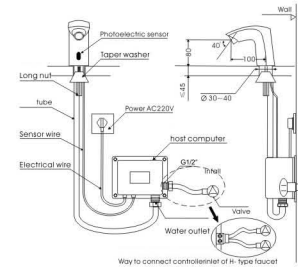

C979A/B C979AH/BH

Chromium plating brass, melliflucence & elegance style, Sensor Range: 7-30cm