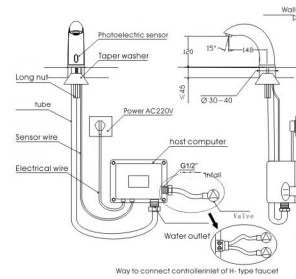

**C921A/B C921AH/BH**

Chromium plating zinc alloy and ABS units, compact and exquisite, popularization type, Sensor Range: 7-20cm

**C901A/B C901AH/BH**

Chromium plating brass, fluent & beautiful appearance,  
fashionable classical Sensor, Range:7-25cm

**C789A/B C789AH/BH**

Chromium plating brass, elegance & luxury, sensor range:  
7-30cm

**C939A/B C939AH/BH**

Chromium plating brass, compact and economic  
type, Sensor Range:7-25cm

**C931A/B C931AH/BH**