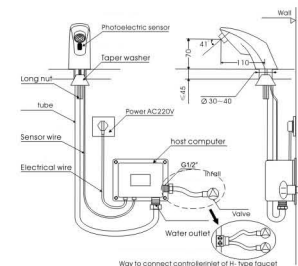

C921A/B C921AH/BH

Chromium plating zinc alloy and ABS units, compact and exquisite, popularization type, Sensor Range: 7-20cm