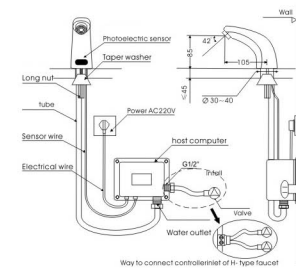

**C789A/B C789AH/BH**

Chromium plating brass, elegance & luxury, sensor range:  
7-30cm

**C939A/B C939AH/BH**

Chromium plating brass, compact and economic  
type, Sensor Range:7-25cm

**C931A/B C931AH/BH**

Chromium plating brass, compact and economic  
type, Sensor Range: 7-30cm

**C771A/B C771AH/BH**

Chromium plating brass, unique & concise, Sensor Ran  
Sensor Range: 7-30cm