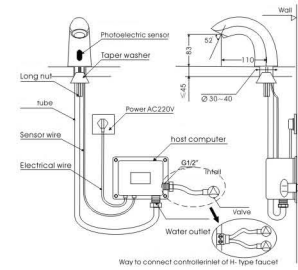

## Automatic Sensor Faucet

**C999A/B C999AH/BH**

Chromium plating brass, line patency & simple appearance, Sensor Range: 7-30cm

**C979A/B C979AH/BH**

Chromium plating brass, melliflucence & elegance style, Sensor Range: 7-30cm

**C711A/B C711AH/BH**

Chromium plating brass, Super taps with supreme elegance, Sensor Range: 7-30cm

**C701A/B C701AH/BH**

Chromium plating brass, fixed by double pole with three hole, steady and elegance, Sensor Range: 7-30cm