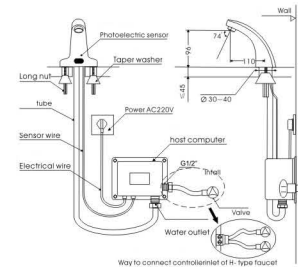

## Automatic Sensor Faucet

**C999A/B C999AH/BH**

Chromium plating brass, line patency & simple appearance, Sensor Range: 7-30cm

**C979A/B C979AH/BH**

Chromium plating brass, melliflucence & elegance style, Sensor Range: 7-30cm

**C711A/B C711AH/BH**

Chromium plating brass, Super taps with supreme elegance, Sensor Range: 7-30cm

**C701A/B C701AH/BH**

Chromium plating brass, fixed by double pole with three hole, steady and elegance, Sensor Range: 7-30cm