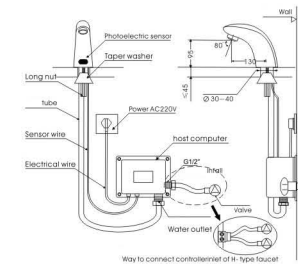

## Automatic Sensor Faucet

**C999A/B C999AH/BH**

Chromium plating brass, line patency & simple appearance, Sensor Range: 7-30cm

**C979A/B C979AH/BH**

Chromium plating brass, melliflucence & elegance style, Sensor Range: 7-30cm

**C711A/B C711AH/BH**

Chromium plating brass, Super taps with supreme elegance, Sensor Range: 7-30cm

**C701A/B C701AH/BH**

Chromium plating brass, fixed by double pole with three hole, steady and elegance, Sensor Range: 7-30cm